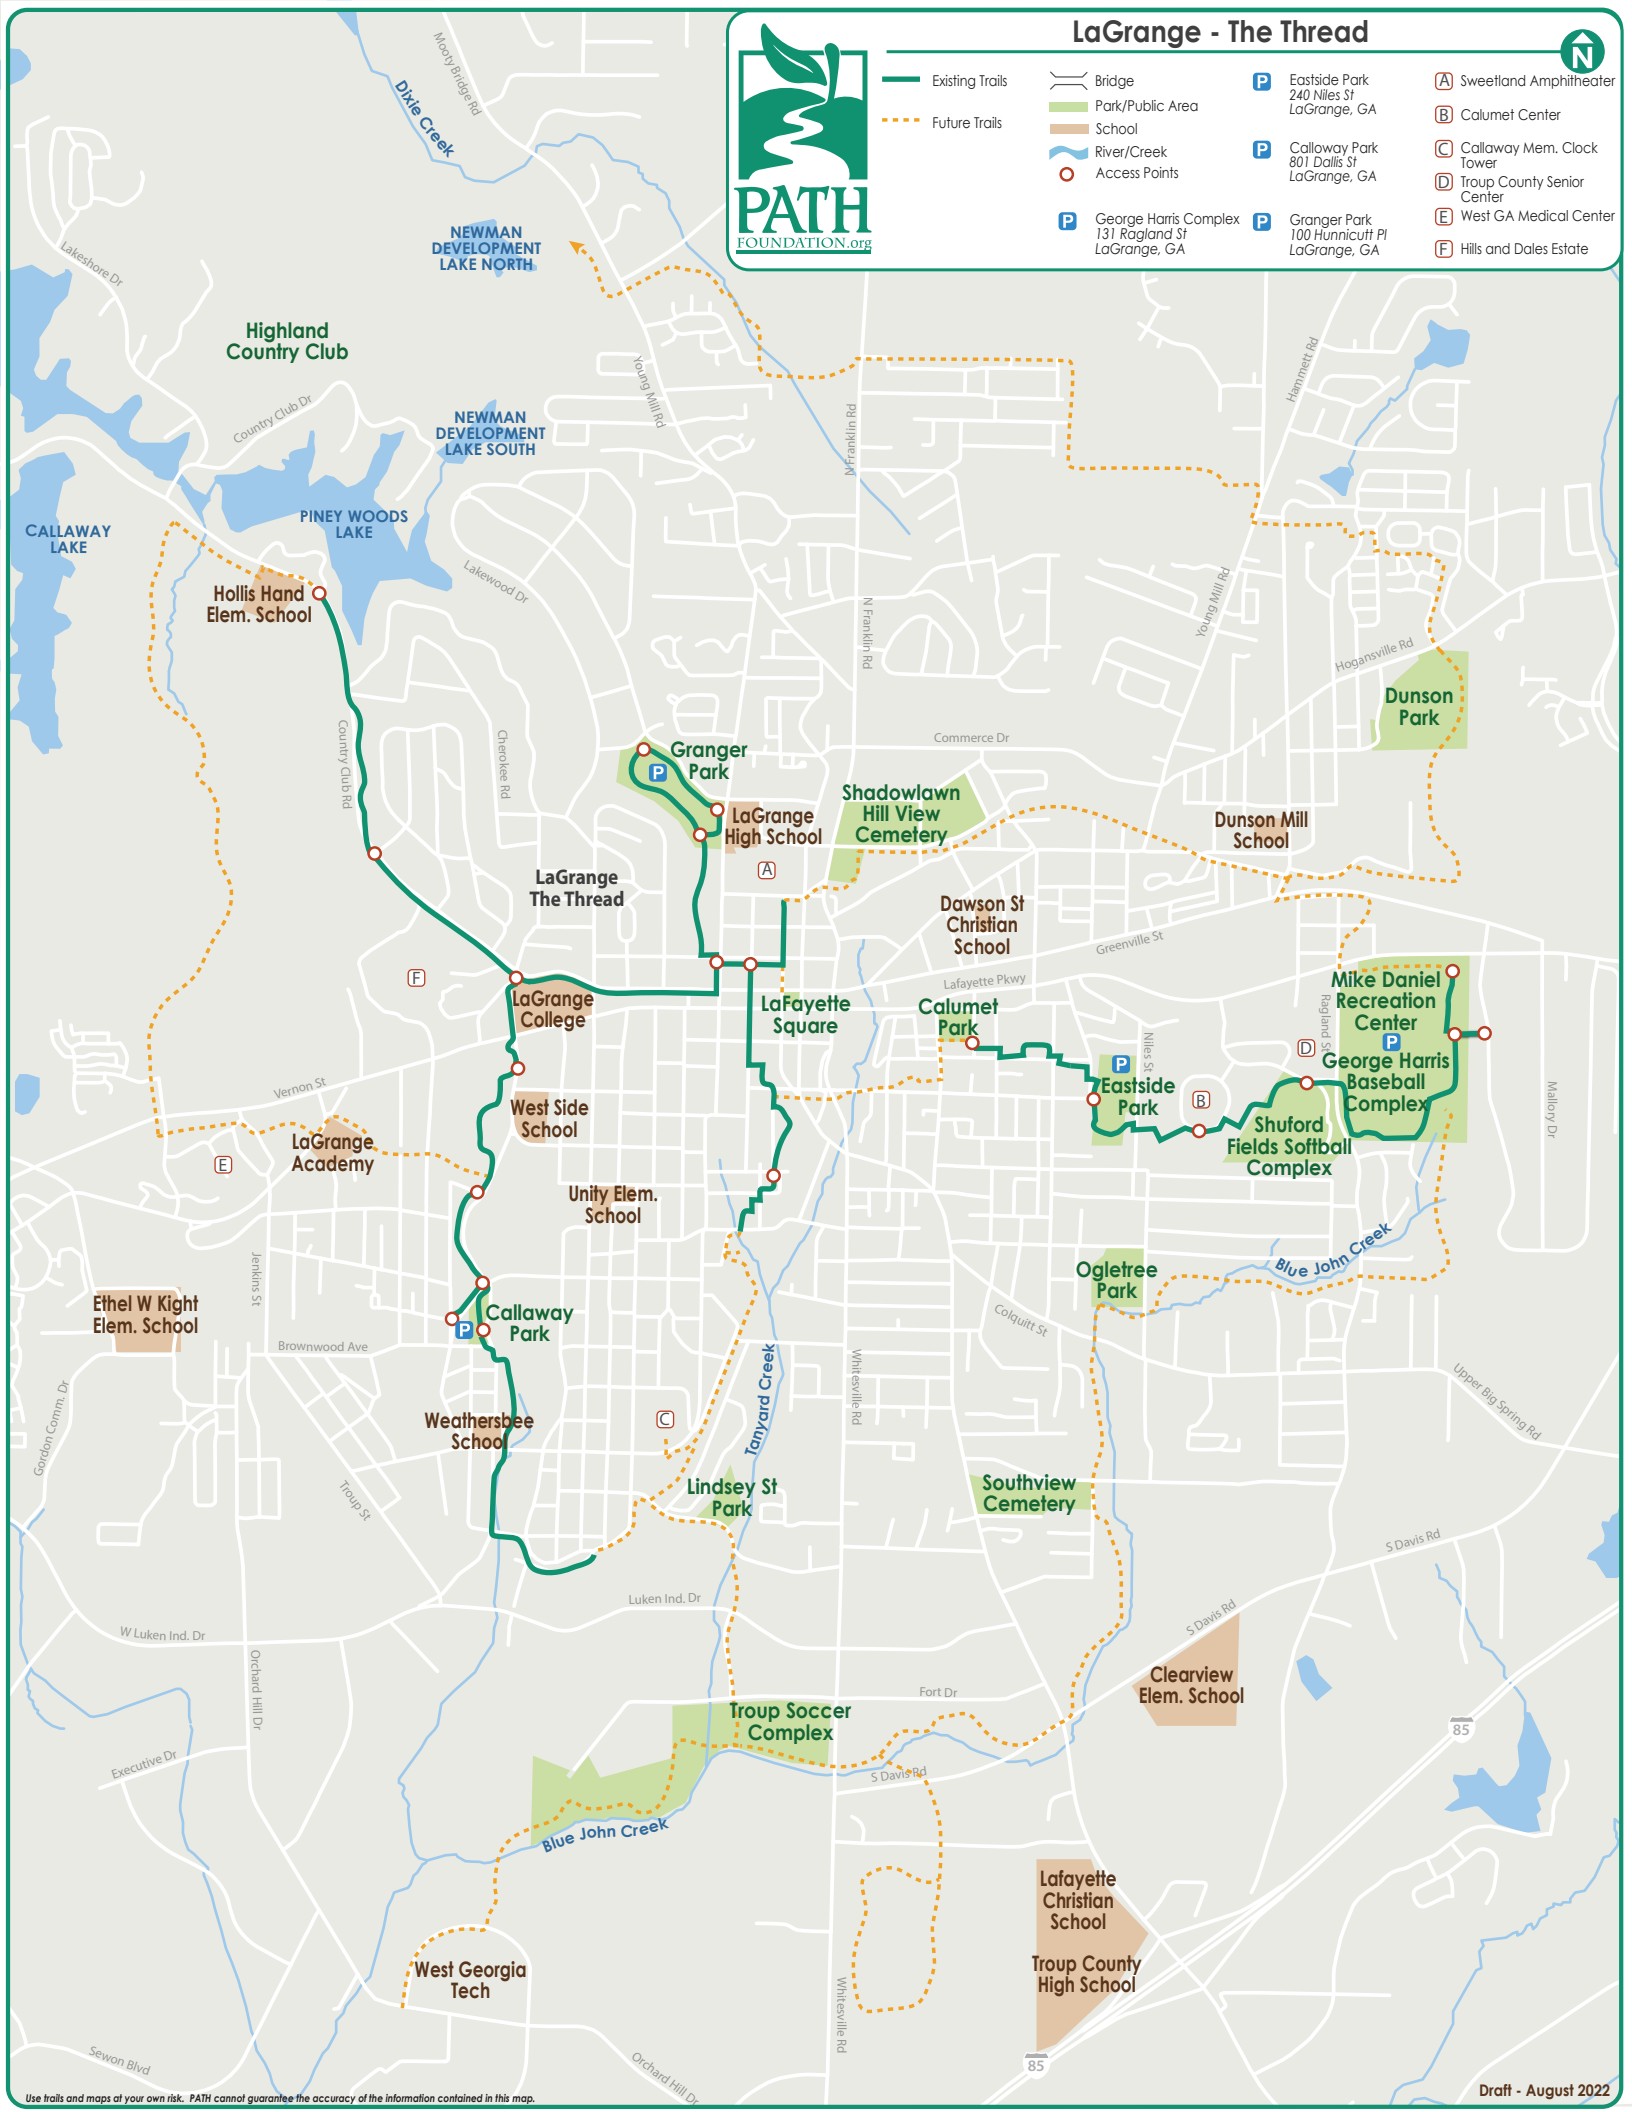

LaGrange - The Thread

- Existing Trails
- - - Future Trails
- Bridge
- Park/Public Area
- School
- River/Creek
- Access Points
- P Eastside Park
240 Niles St
LaGrange, GA
- P Calloway Park
801 Dalis St
LaGrange, GA
- P George Harris Complex
131 Ragland St
LaGrange, GA
- P Granger Park
100 Hunnicutt Pl
LaGrange, GA
- A Sweetland Amphitheater
- B Calumet Center
- C Callaway Mem. Clock Tower
- D Troup County Senior Center
- E West GA Medical Center
- F Hills and Dales Estate

Use trails and maps of your own risk. PATH cannot guarantee the accuracy of the information contained in this map.